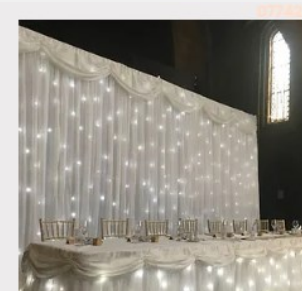

FAIRLIGHT BACKDROP