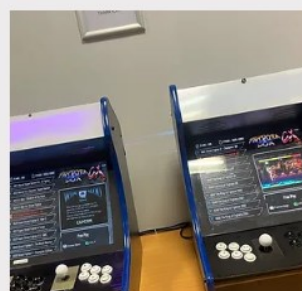

RETRO ARCADE