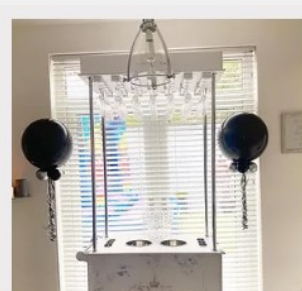

CHAMPAGNE CART