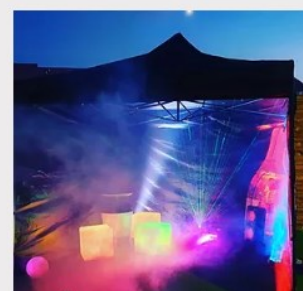

NEON COPPER STAND

FAIRLIGHT BACKDROP

RETRO ARCADE

TIPI TENT HIRE

PARTY TENT HIRE

MARQUEE HIRE

INFLATABLE PUB HIRE

CHAIR COVER HIRE