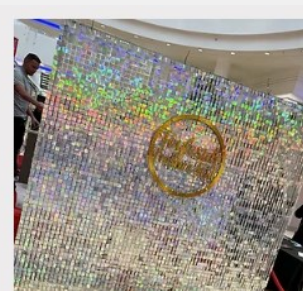

SMOES STATION

CRISP WALLS

CHAMPAGNE CART

SHIMMER WALL

FLOWER ARCH

GREENARY WALL

FLOWER WALL

MOOGATE WITH NEON